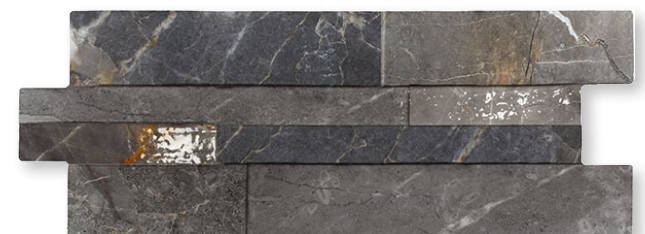

Technical Data

Finish	Matte
Thickness	Min - 8MM Max - 12 MM
Application	Interior/Exterior
Frost Resistant	Yes
Shade Variation	V4
Hardness	8 Mohs

Bardiglio | 6"x16"

Colors

Bardiglio

Brown

Calacatta

Guatemala

Sodalite

Statuario

Lead Time

In Stock/Quick Ship

Size

6"x16"

Packing Information

Size	Finish	Thickness	SF per Box	SF per Pallet	Pieces per Box
6"x16"	Matte	8 MM - 12 MM	10.3335	620.0012	15